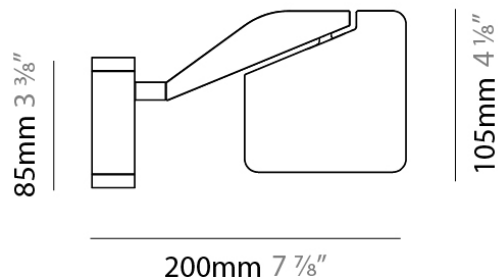

JACKIE SURFACE

D83410-BLK

PROJECT _____

TYPE _____

NOTES _____

QUANTITY _____

DATE _____

GENERAL

Series: Jackie
Brand: Panzeri
Division: Design
Mounting Type: Surface
Mounting Location: Wall
Subcategory: Task

PHYSICAL

Shape: Abstract
Length (mm): 105
Length (in): 4 1/8
Width (mm): 105
Width (in): 4 1/8
Height (mm): 105
Height (in): 4 1/8
Extension (mm): 200
Extension (in): 7 7/8
Light Distribution: Adjustable / Direct
Weight (kg): 0.525
Weight (lbs): 1.157
Diffuser: Acrylic - satin finish
Fixture Material: Aluminum Die Cast

ELECTRICAL

Input Wattage Range: 10 - 19 W
Lamp Type: LED
Input Wattage (W): 10
Total Output Wattage (W): 8
Dimming: 5-Step Touch Dimming
Driver Included: Yes
Driver Location: Integrated
Driver Type: Constant Current - 120Vac
Driver Class: Class 2
Input Voltage (V): 120
Output Voltage (V): 24

LED

Number of LEDs: 1
Color Temperature (°K): 3000
Max. Delivered Lumen (lm): 526
Nominal Lumen (lm): 600
CRI: >90 CRI
Efficiency (%): 87.667
Efficacy (lm/w): 52.6
Lamp Life (hrs): 50000

OPTICAL

Optic°: Diffused

RATINGS AND CERTIFICATIONS

Certified By: CSA Certified to UL and CSA Standards
IP rating: IP40